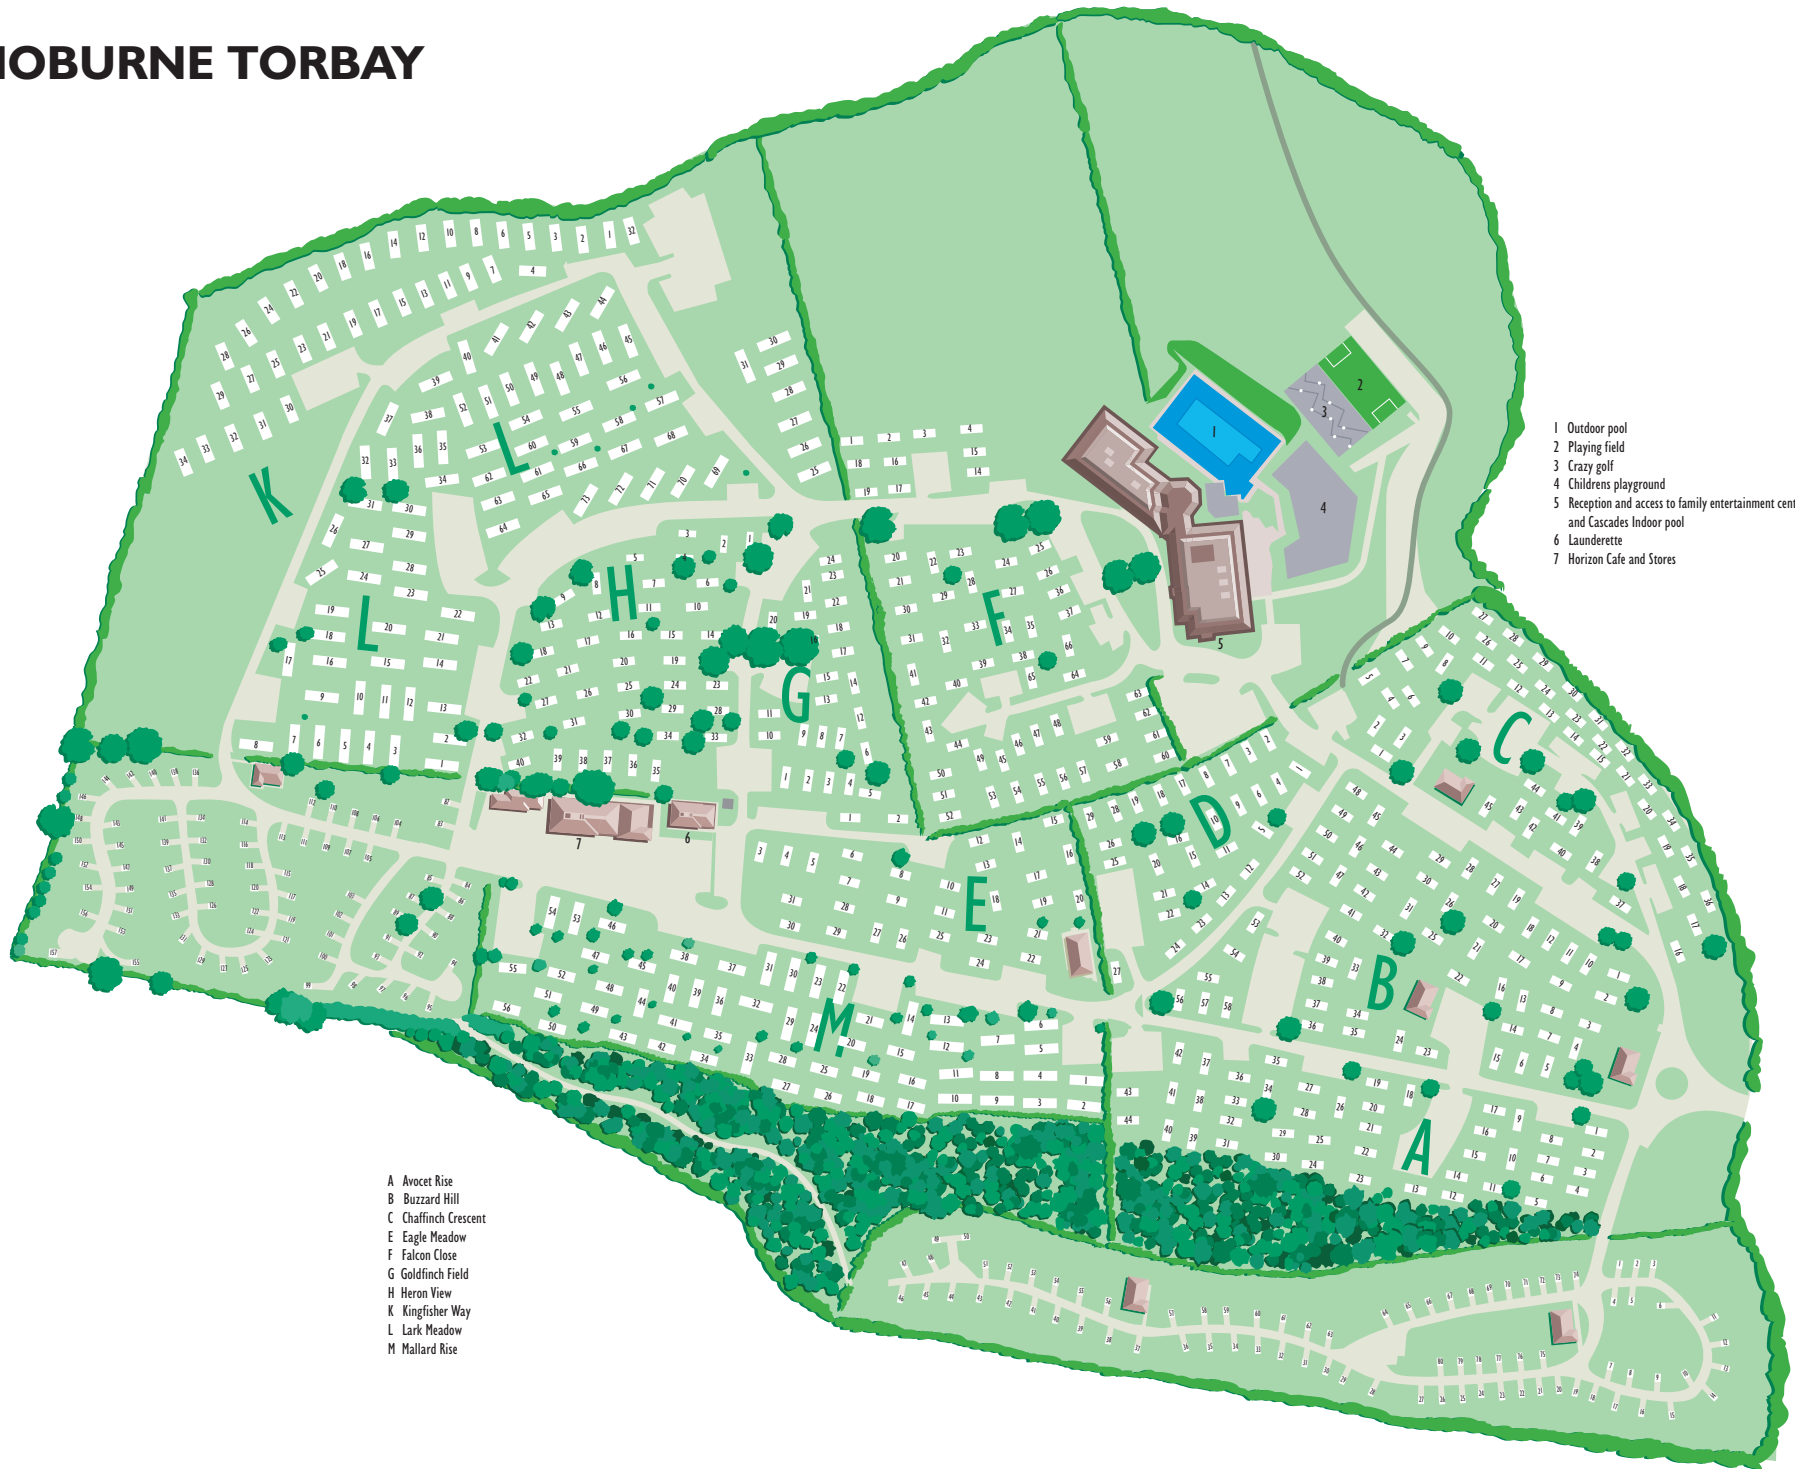

HOBURNE TORBAY

- A Avocet Rise
- B Buzzard Hill
- C Chaffinch Crescent
- E Eagle Meadow
- F Falcon Close
- G Goldfinch Field
- H Heron View
- K Kingfisher Way
- L Lark Meadow
- M Mallard Rise

- 1 Outdoor pool
- 2 Playing field
- 3 Crazy golf
- 4 Childrens playground
- 5 Reception and access to family entertainment centre and Cascades Indoor pool
- 6 Laundrette
- 7 Horizon Cafe and Stores