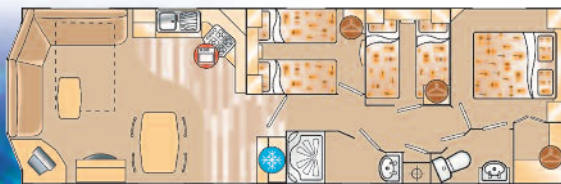

Situated in a quiet location with sundeck, patio furniture, teletext TV with freeview & DVD, fridge freezer & microwave oven. Boasting a spacious lounge and dining area.

Designed with your comfort in mind from March to October. Whether a short break in Spring and Autumn or a family holiday in high Summer can you ask for any more?